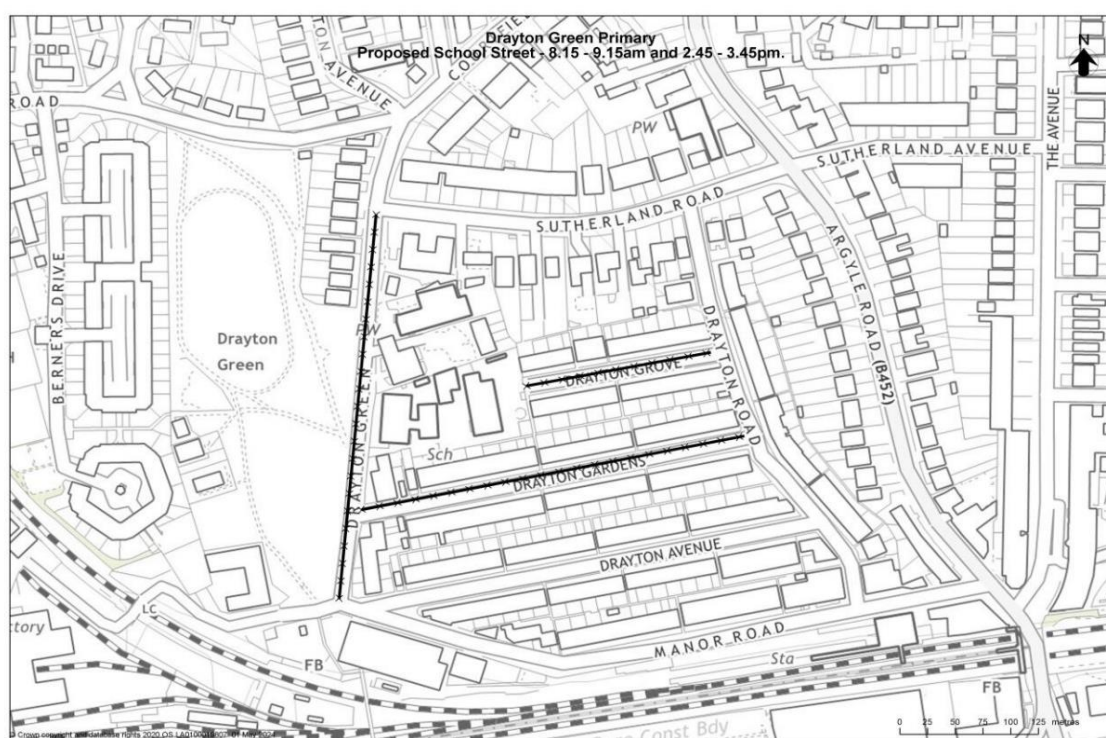

14th May 2024

School Streets Consultation – Have your Say!

Dear Parents/ Carers

Over the next few weeks, Ealing Council's School Travel team will be consulting on proposals to implement a School Street for Drayton Green Primary School. This scheme will close the streets near our school to most traffic at our opening and closing times, making it easier for families and children on the journey to and from school.

The aim of a School Street scheme is to make the streets around the school a safer and more pleasant environment for everyone, while maintaining access for resident and business vehicles registered within the School Street zone. To do this, access to the road will be restricted to permit holders, pedestrians and cyclists only. This means that the road will be closed to most traffic during the closure times. When parents or carers drop off or pick up their children, they will need to walk, cycle or scoot, or park further away from the school and walk the last part of the journey.

This is the proposal for the School Street pedestrian and cycle zone:

You can have your say by completing the quick online survey

<https://bit.ly/SS-Draytongreen>

Do you need to know more?

Attend our Pop-Up Event

If you would like to find out more about the scheme before filling out the survey, Ealing Council is hosting a Pop-Up Event at our school on 22nd May from 2.45pm to 7.00pm.

There will be maps showing the proposed School Street area, information on what makes a healthy street and the School Travel Team will be available to answer your questions and take your feedback.